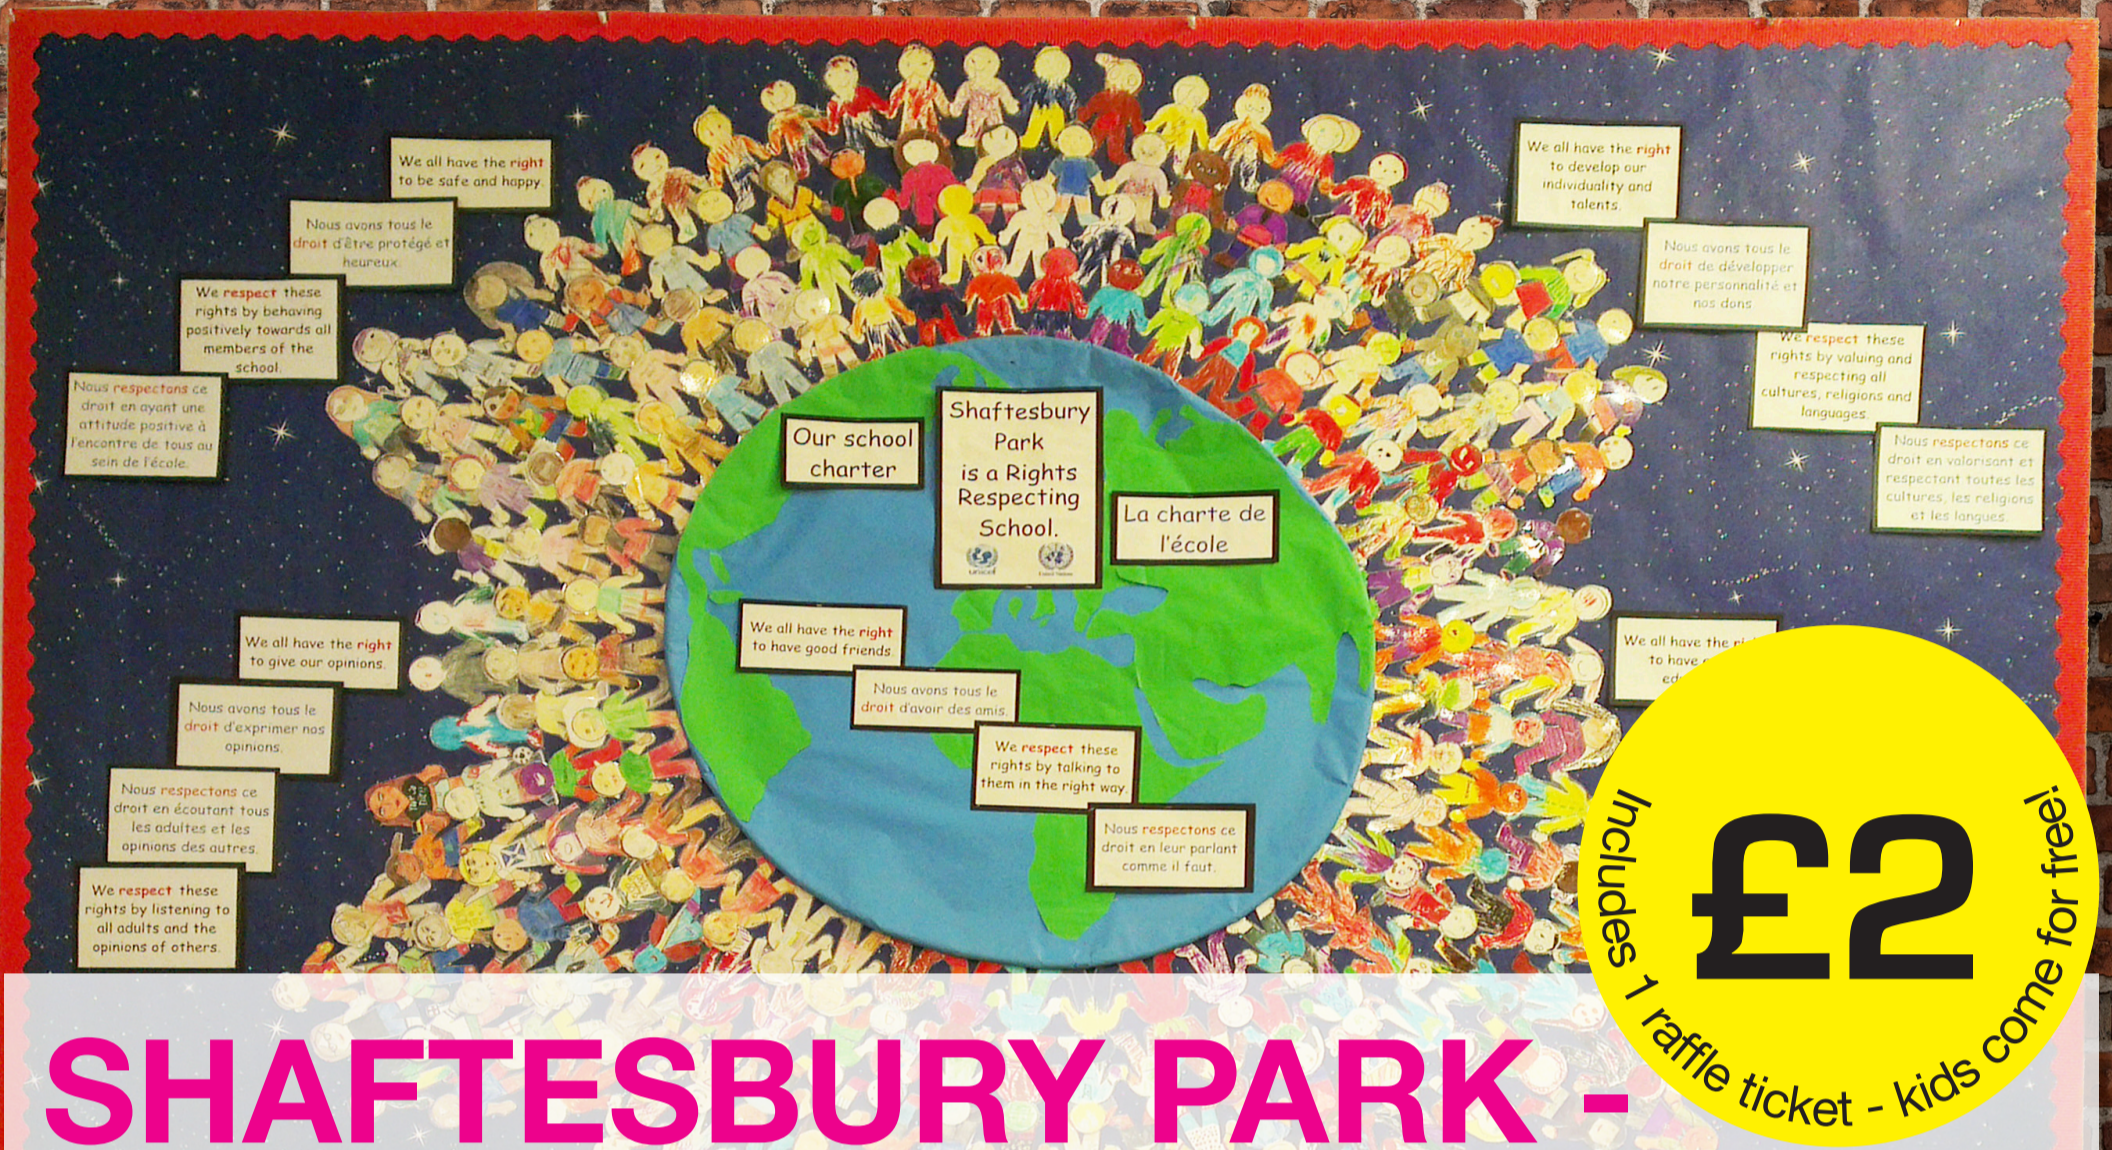

Shaftesbury Park
Primary School

SHAFTESBURY PARK - INTERNATIONAL SUMMER

FETE SATURDAY 13 JUNE, 11AM - 3PM

COME ALONG TO CELEBRATE THE RANGE OF DIFFERENT CULTURES AT SHAFTESBURY PARK PRIMARY SCHOOL. TRY FOOD FROM AROUND THE WORLD, AND ENJOY SONGS AND DANCE PERFORMED BY PUPILS OF ALL AGES.

- A BOUNCY CASTLE
- GREAT RAFFLE PRIZES
- BBQ
- INTERNATIONAL FOOD HALL COOKED BY PARENTS AND STAFF AT THE SCHOOL

PLUS LOTS OF SUMMER FUN AND GAMES

Design by russellwebbdesign.co.uk

Shaftesbury Park Primary School
Ashbury Road
London SW11 5UW