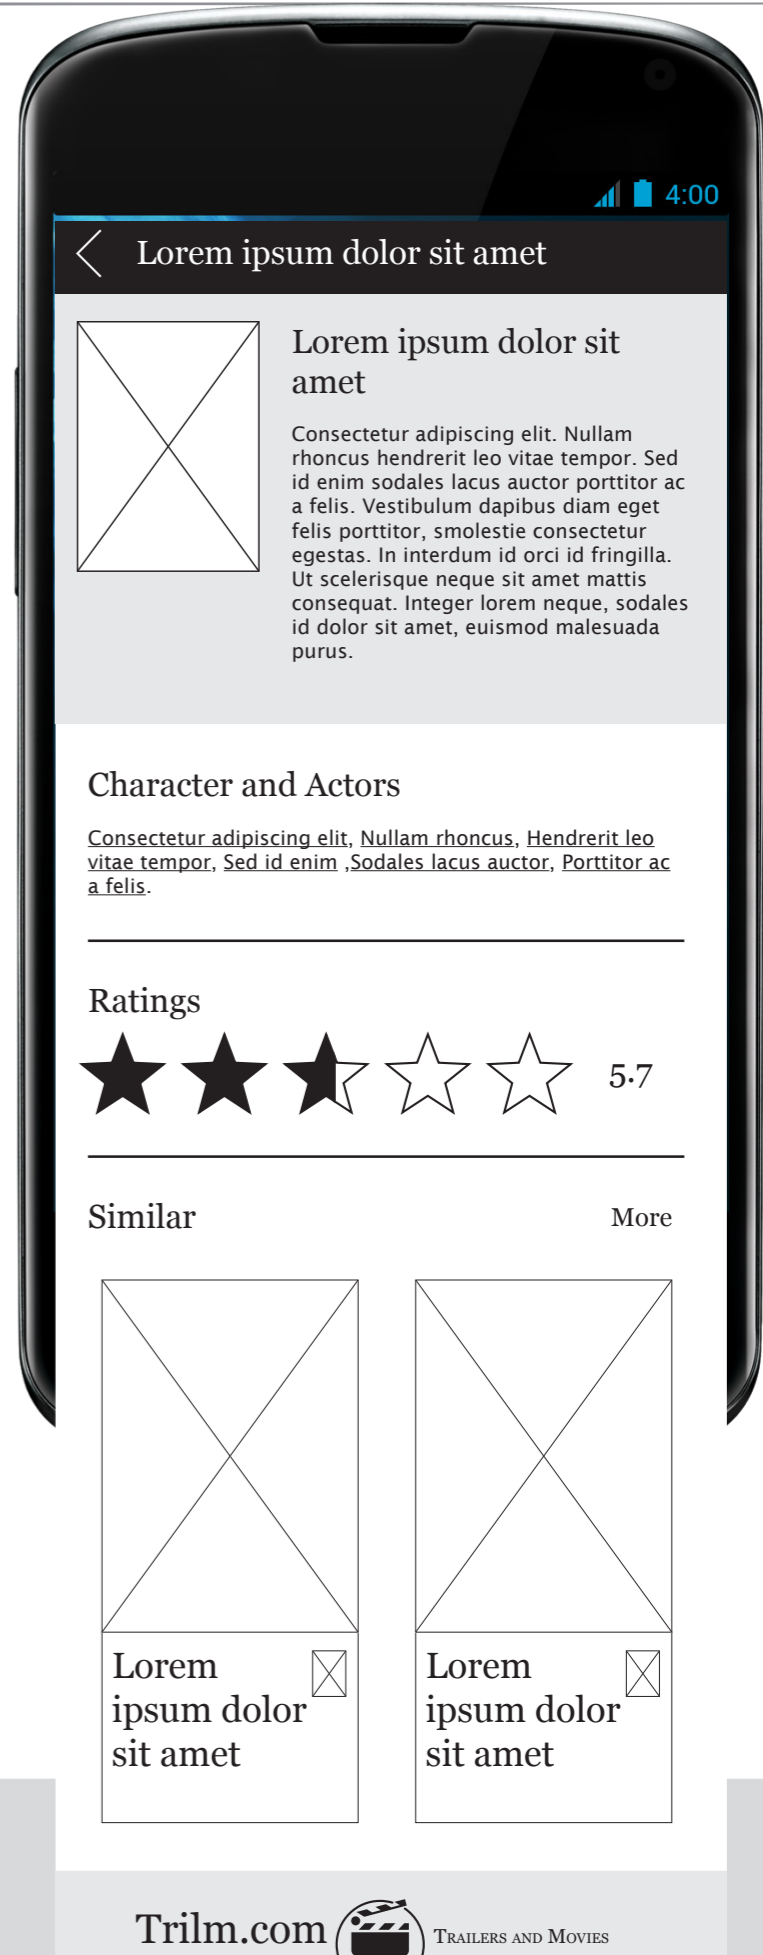

1.0 Home page

Your shop window.
 Responsive design solution to accommodate all devices, bith landscape and portriat.

2.0 Product page

Detail in the product
 Drill down to information on Characters and Actors , Ratings and a Related or Similar product area.
 Finally a universal footer

**Thank
You**